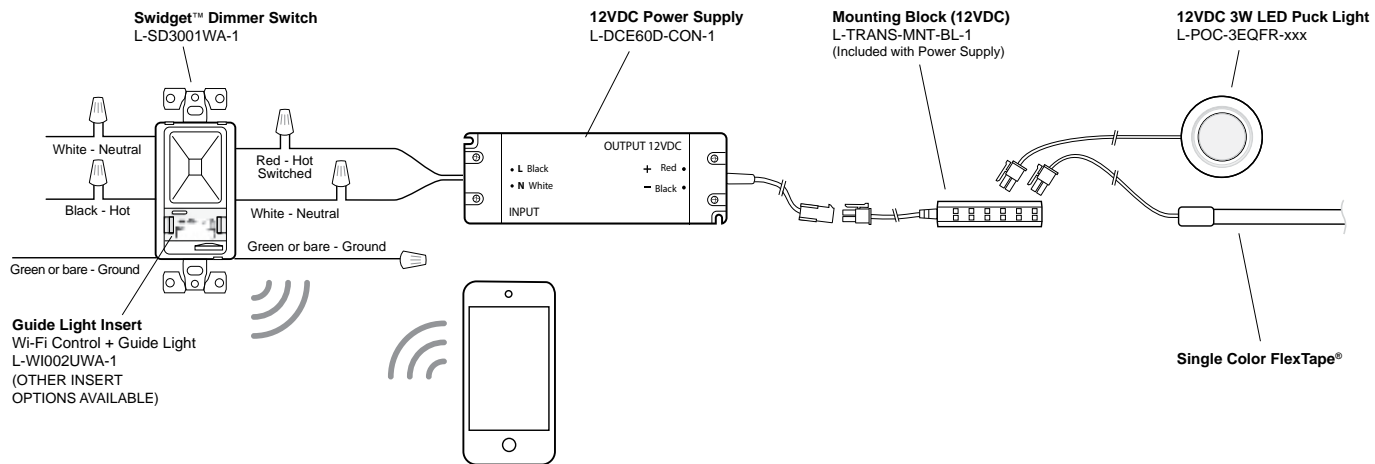

2. Choose Your Desired Insert

3. Control Your Smart Home

3 DEVICES TO CHOOSE FROM

20A Outlet

Standard Switch

Dimmer Switch

Install once with your existing wiring and add an insert for smart home functionality without the clutter.

Part #	Description
L-SD3001WA-1	120VAC 150W/300W Swidget Dimmer Switch, w/o Insert, White

Inserts

Wi-Fi Control Insert

Part #	Description
L-WI000UWA-1	Swidget Wi-Fi Control Insert, White

Wi-Fi Control + Motion Sensor Insert

Part #	Description
L-WI004UWA-1	Swidget Wi-Fi Control + Motion Insert, White

Wi-Fi Control + Guide/Night Light Insert

Part #	Description
L-WI002UWA-1	Swidget Wi-Fi Control + Guide Light Insert, White

Wi-Fi Control + USB Charger Insert

Part #	Description
L-WI001UWA-1	Swidget Wi-Fi Control + USB Insert, White

TYPICAL SETUP

PLUG-IN POWER SUPPLY

HARDWIRE POWER SUPPLY

1-800-227-1171 | cservice@trescolighting.com

Visit trescolighting.com for our full lighting and technology product line.