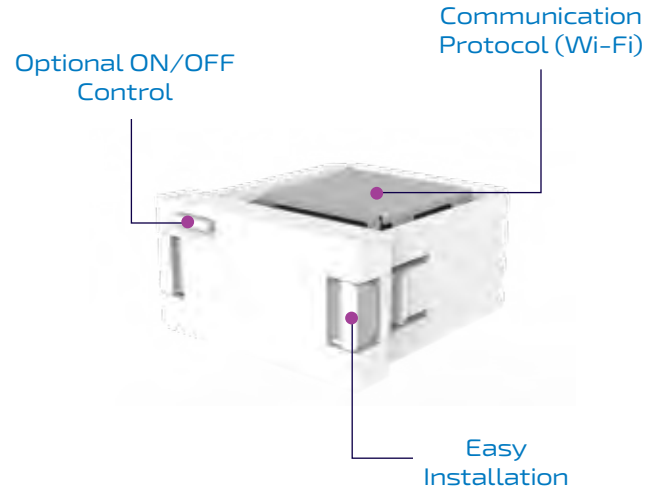

Power Monitor*

Dimming Control

Easy Insert Installation

Add Swidget Inserts for limitless possibilities

*These features require a connected Insert

Electrician required for install. Works with all standard Rocker Switch plates (not included).

INSERTS

Wi-Fi enabled smart control inserts are easily installed, removed or replaced as your needs change or new technology emerges.

WI-FI CONTROL

Part#: L-WI000UWA-1

Smart Home Solution

The Wi-Fi Control Insert transforms the Swidget switch or outlet into a Wi-Fi smart device.

2.4GHz, Wi-Fi 6 router compatible

Control your outlet (lights, appliances or anything plugged in) from anywhere!

WI-FI CONTROL + MOTION SENSOR

Part#: L-WI004UWA-1

Smart Home Savings

Wireless Infrared Detection (PIR) Panasonic Motion Sensor

Occupancy/Vacancy detection

Vacancy timer adjustable between 1-60 minutes

120-degree detection angle with a 10' (3 m) detection range

When connected to Wi-Fi, the insert can be used to create sensor-based automations, where motion or occupancy can trigger actions in switches, outlets, send notifications and more.