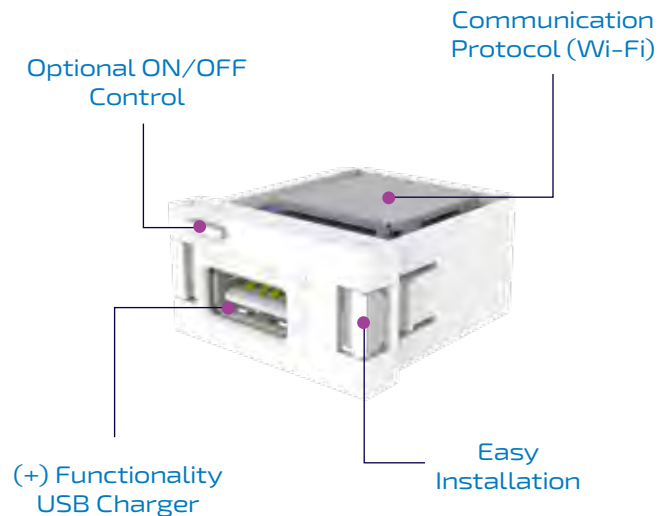

Part#: L-WI001UWA-1

Convenient Charging

Type A USB connector to allow for fast-charging of your devices

USB output up to a 2.0A rating

Class 2 output certified

BC1.2 compliant smart charging configuration

Perfect for locations where you want to control and charge a device such as a night stand or workspace.