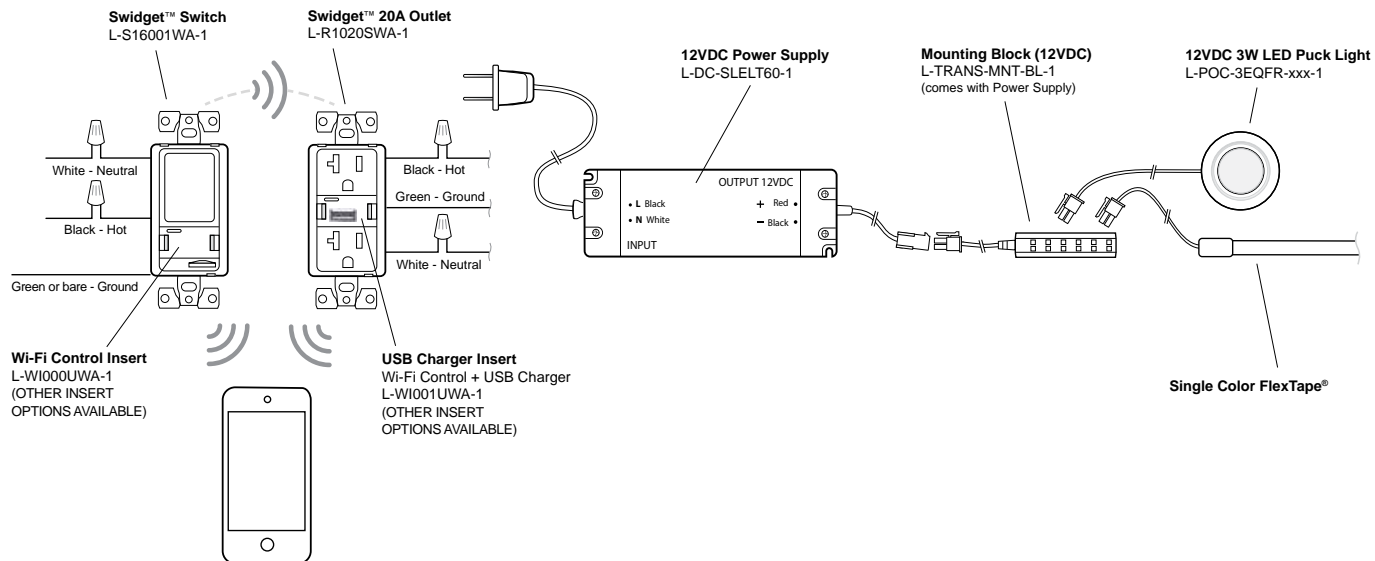

2. Choose Your Desired Insert

3. Control Your Smart Home

3 DEVICES TO CHOOSE FROM

20A Outlet

Standard Switch

Dimmer Switch

Install once with your existing wiring and add an insert for smart home functionality without the clutter.

Part #	Description
L-SD3001WA-1	120VAC 150W/300W Swidget Dimmer Switch, w/o Insert, White

Inserts

Wi-Fi Control Insert

Part #	Description
L-WI000UWA-1	Swidget Wi-Fi Control Insert, White

Wi-Fi Control + Motion Sensor Insert

Part #	Description
L-WI004UWA-1	Swidget Wi-Fi Control + Motion Insert, White

Wi-Fi Control + Guide/Night Light Insert

Part #	Description
L-WI002UWA-1	Swidget Wi-Fi Control + Guide Light Insert, White

Wi-Fi Control + USB Charger Insert

Part #	Description
L-WI001UWA-1	Swidget Wi-Fi Control + USB Insert, White

TYPICAL SETUP

PLUG-IN POWER SUPPLY

HARDWIRE POWER SUPPLY

1-800-227-1171 | cservice@trescolighting.com

Visit trescolighting.com for our full lighting and technology product line.