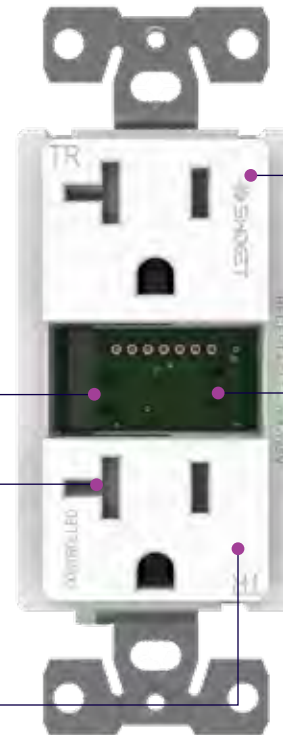

20A OUTLET

Part#: L-R1020SWA-1

Customize Your Space

Independent power monitoring for each of the (2) receptacles with a Wi-Fi enabled insert and the Swidget App

Wireless control of the bottom receptacle with a Wi-Fi enabled insert

Installs like a standard wall receptacle using the same wiring

Tamper resistant shutters for safe operation

Neutral wire required for installation

Fits all electrical boxes 3" x 2" x 2.5" and larger

Electrician required for install. Works with all standard Rocker Switch plates (not included).

Low Voltage Interface

Top Receptacle is Always On and Allows for Wireless Power Monitoring*

Tamper Resistant

Bottom Receptacle Allows for Wireless On/Off Control and Power Monitoring*

Add Swidget Inserts for limitless possibilities