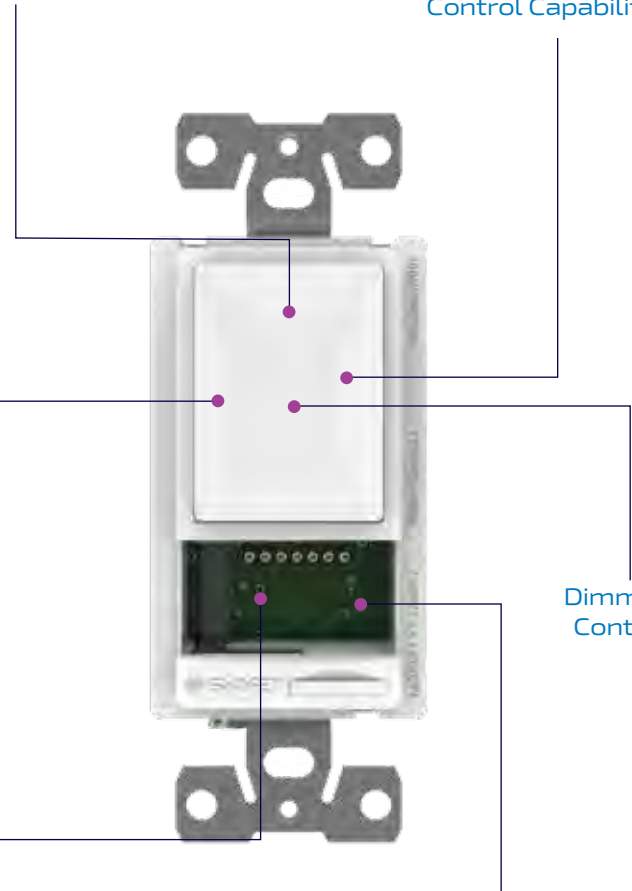

150W LED/CFL load rating

Compatible with all Tresco® dimmable power supplies

Neutral wire required for installation

Fits all electrical boxes 3" x 2" x 2.5" and larger

Manual On/Off Control

Wireless Power Control Capability*

Power Monitor*

Dimming Control

Easy Insert Installation

Add Swidget Inserts for limitless possibilities

*These features require a connected Insert

Electrician required for install. Works with all standard Rocker Switch plates (not included).

INSERTS

Wi-Fi enabled smart control inserts are easily installed, removed or replaced as your needs change or new technology emerges.

WI-FI CONTROL

Part#: L-WI000UWA-1

Smart Home Solution

The Wi-Fi Control Insert transforms the Swidget switch or outlet into a Wi-Fi smart device.