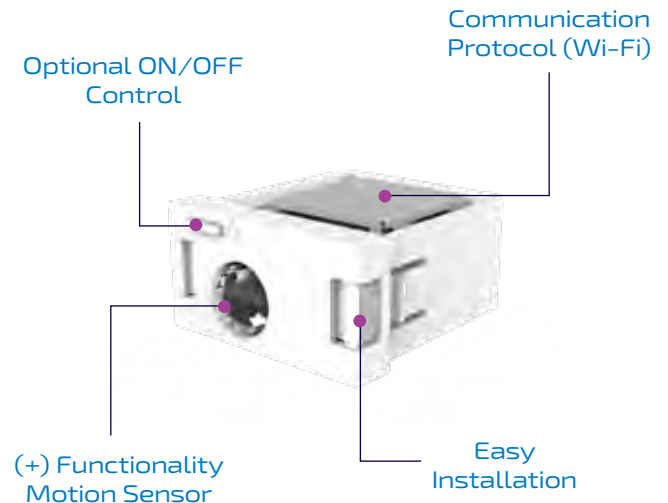

INSERTS

Wi-Fi enabled smart control inserts are easily installed, removed or replaced as your needs change or new technology emerges.

WI-FI CONTROL

Part#: L-WI000UWA-1

Smart Home Solution

The Wi-Fi Control Insert transforms the Swidget switch or outlet into a Wi-Fi smart device.

2.4GHz, Wi-Fi 6 router compatible

Control your outlet (lights, appliances or anything plugged in) from anywhere!

WI-FI CONTROL + MOTION SENSOR

Part#: L-WI004UWA-1

Smart Home Savings

Wireless Infrared Detection (PIR) Panasonic Motion Sensor

Occupancy/Vacancy detection

Vacancy timer adjustable between 1-60 minutes

120-degree detection angle with a 10' (3 m) detection range

When connected to Wi-Fi, the insert can be used to create sensor-based automations, where motion or occupancy can trigger actions in switches, outlets, send notifications and more.

Install in any room to automatically turn on the lights when someone enters or turn off the lights when no motion is detected.

WI-FI CONTROL + GUIDE/NIGHT LIGHT

Part#: L-WI002UWA-1

Illuminate the Way

Basic night light functionality