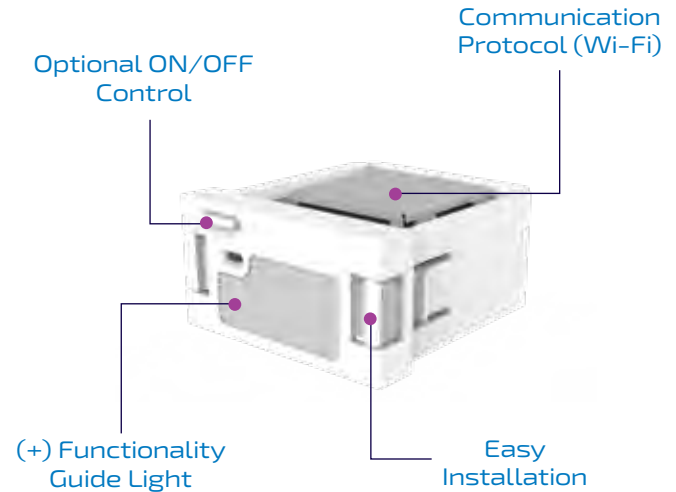

Occupancy/Vacancy detection

Vacancy timer adjustable between 1-60 minutes

120-degree detection angle with a 10' (3 m) detection range

When connected to Wi-Fi, the insert can be used to create sensor-based automations, where motion or occupancy can trigger actions in switches, outlets, send notifications and more.

Install in any room to automatically turn on the lights when someone enters or turn off the lights when no motion is detected.

WI-FI CONTROL + GUIDE/NIGHT LIGHT

Part#: L-WI002UWA-1

Illuminate the Way

Basic night light functionality

Automatic light sensor trigger

Warm white high efficiency LED

Brighten up dark spaces that are often left in the dark such as a hallway, bedroom or bathroom for easy navigation.

WI-FI CONTROL + USB CHARGER