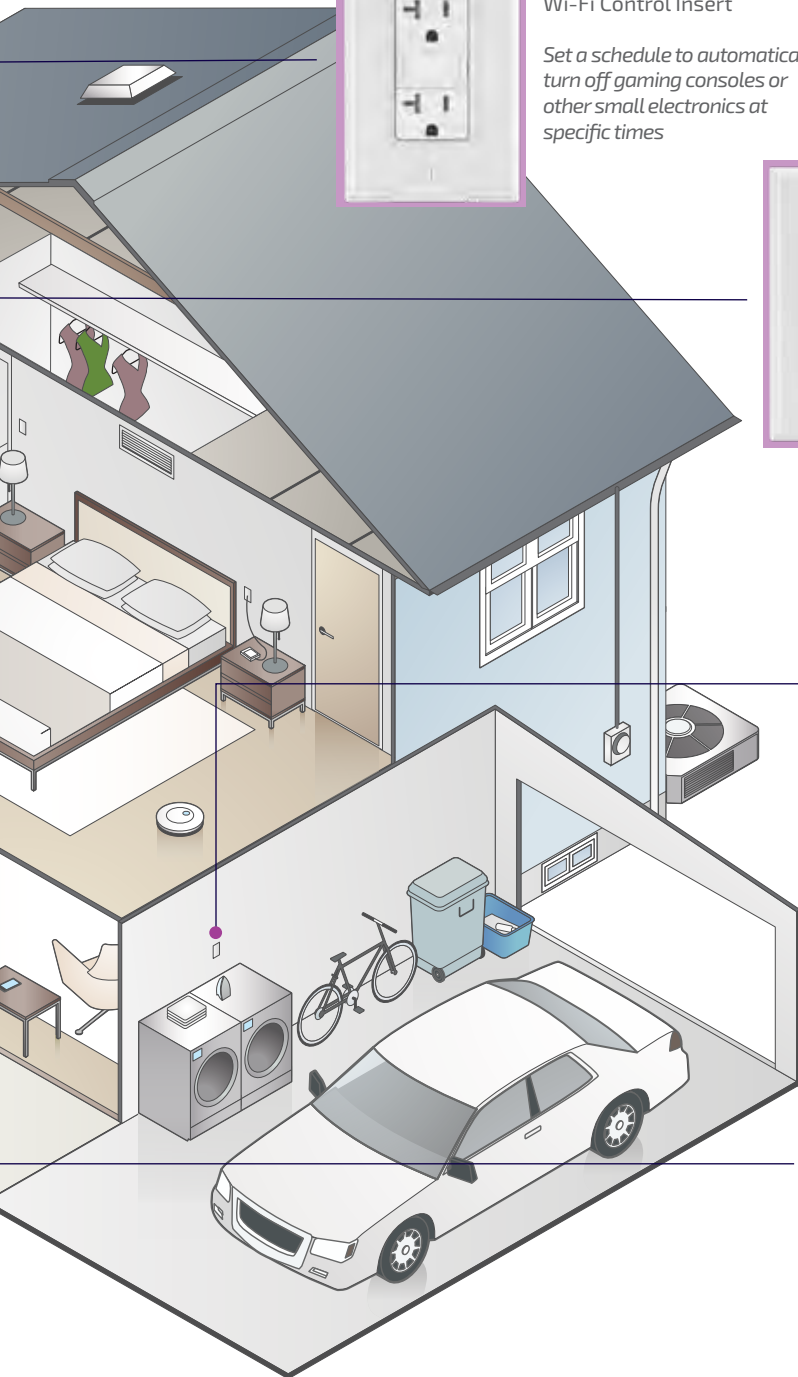

4 SWAPPABLE INSERTS TO CHOOSE FROM

Wi-Fi Control

Wi-Fi Control + Motion Sensor

Wi-Fi Control + Guide/Night Light

Wi-Fi Control + USB Charger

USE THROUGHOUT THE HOME

Night Light
20A Outlet with
Wi-Fi Control +
Guide/Night Light Insert

Free up both plugs and add a night light directly into your outlet

Control Cabinet Lighting
Dimmer Switch
with Wi-Fi Control Insert

*Automatically turn on/off
and dim your lights based
on your schedule*

Built-In Charger
20A Outlet with
Wi-Fi Control +
USB Charger Insert

*Add a USB inside of your
outlet for fast,
convenient charging*

Parental Control

20A Outlet with
Wi-Fi Control Insert

*Set a schedule to automatically
turn off gaming consoles or
other small electronics at
specific times*

Working Together

Standard Switch with Wi-Fi
Control + Motion Sensor Insert,
20A Outlet with Wi-Fi Control
Insert

*Setup devices to trigger one
another in the Swidget App!
Connect your Wi-Fi enabled outlet
and switch so lighting
automatically turns on and off
when you enter and leave a room*